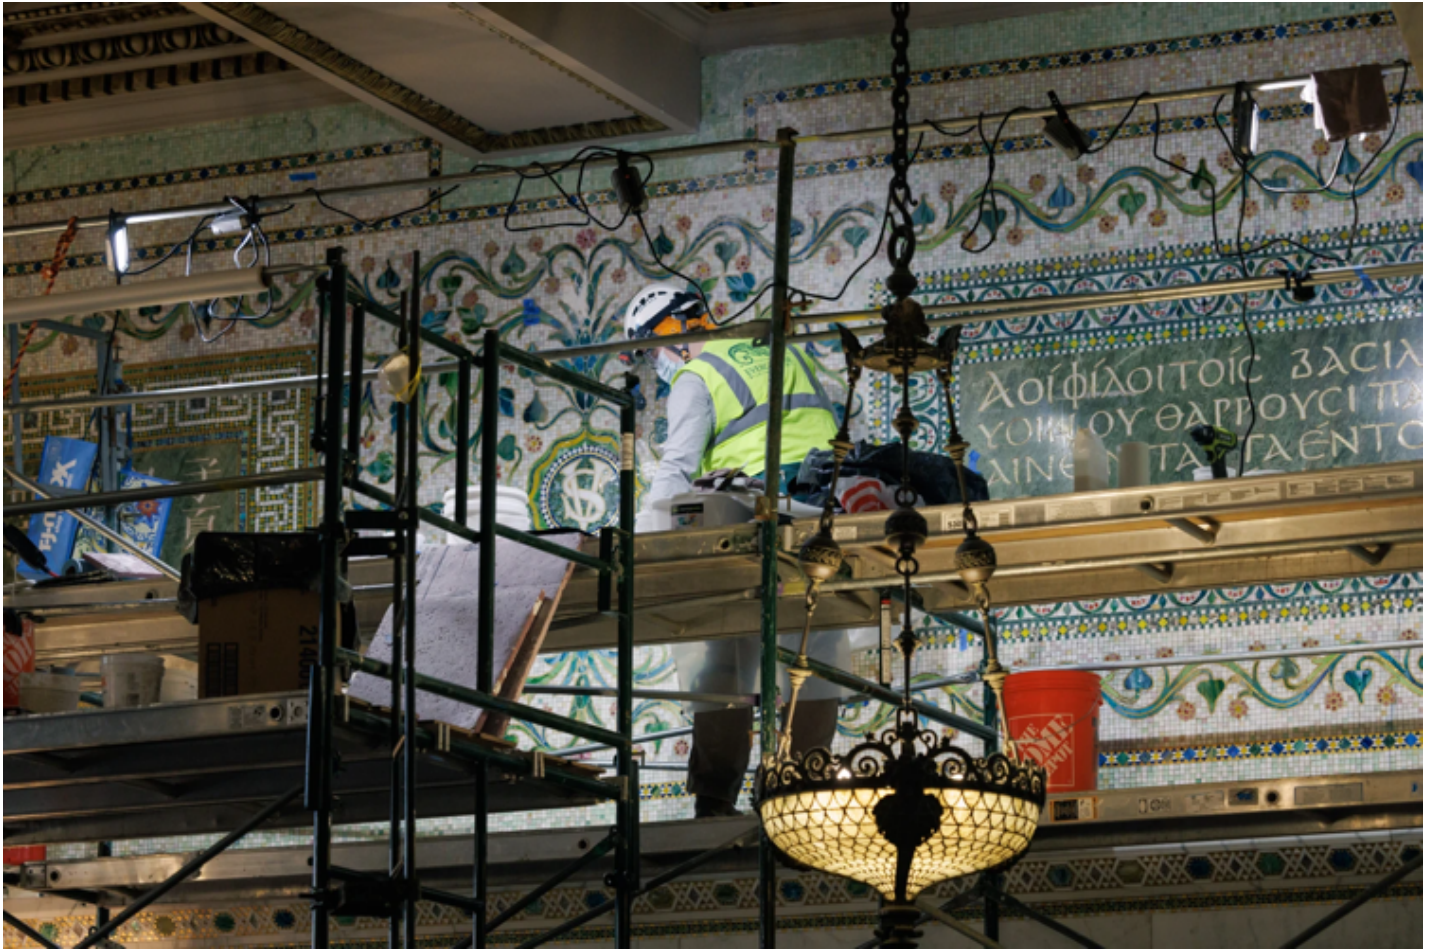

# Chicago Cultural Center launches major mosaics renovation project in Preston Bradley Hall

For the first time since the building's opening in 1897, the Tiffany glass mosaics in Preston Bradley Hall will be renovated. Visitors can see a completed portion of the work after April 1.  
By Erica Thompson | Jan 29, 2025, 4:17pm CST

Conservator Samantha Van Kollenburg stands on the scaffolding to begin restoration work on mosaic tiles near the Preston Bradley Hall Tiffany Dome in the Chicago Cultural Center at 78 E. Washington St. in the Loop. The project will address and fix the various cracked lines on the walls featuring the ornate tile. | Anthony Vazquez/Sun-Times

[SHARE](#)

[COPY LINK](#)

Anyone visiting the Chicago Cultural Center can tell you the **Tiffany Dome** is a sight to behold.

In fact, staffers say the 1,000-square-foot glass masterpiece has inspired more than one person to lie down on the floor and take it all in.

And for the first time since the building's opening in 1897, the mosaics will be renovated.

Conservator Katharine George test fits a tile near the Preston Bradley Hall Tiffany Dome at the Chicago Cultural Center. | Anthony Vazquez/Sun-Times